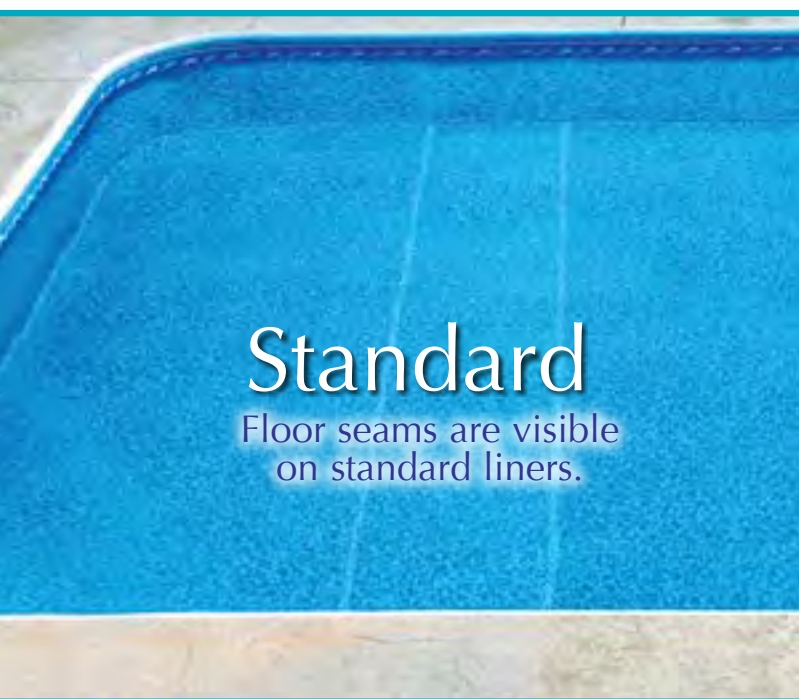

2017 VINYL LINER SELECTION

Featuring

ULTRASEAM[®]
Patent Pending

Liner Technology

Standard on every 2017 Latham Liner

Standard

Floor seams are visible on standard liners.

Ultra-Seam[®]

No visible floor seams.

The strongest seams you'll NEVER see!

Standard pool liners present visible lines on the pool floor at the seams which ultimately detract from the beauty of the pool. Our innovative **ULTRASEAM** technology elevates our liners to an entirely new category.

This exclusive process makes floor seams stronger and virtually invisible, so there's nothing that gets in the way of the picture perfect beauty of your pool!

Now standard on every Latham Liner.

For more information, ask your dealer about **ULTRASEAM**!