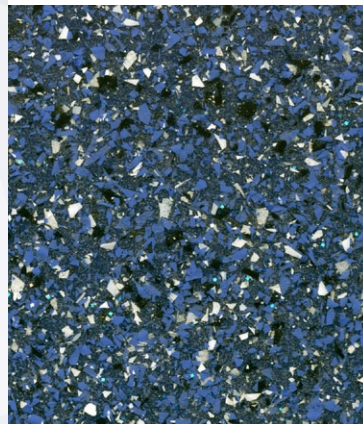

VIKING POOLS
THE STANDARD of FIBERGLASS

Crystite® G2➔

THE NEXT GENERATION OF CRYSTITE

Granite

Sapphire Blue

Pacific Blue

Pebble Beach

The Latest Technologies for the Industry's Leading Finishes

- Exceptional 3D depth
- Larger, layered gel flakes
- Greater sparkle
- Enhanced gel coats
- Better performance
- Thoroughly field-tested

Since
1956

800-854-7665 | www.VikingPools.net